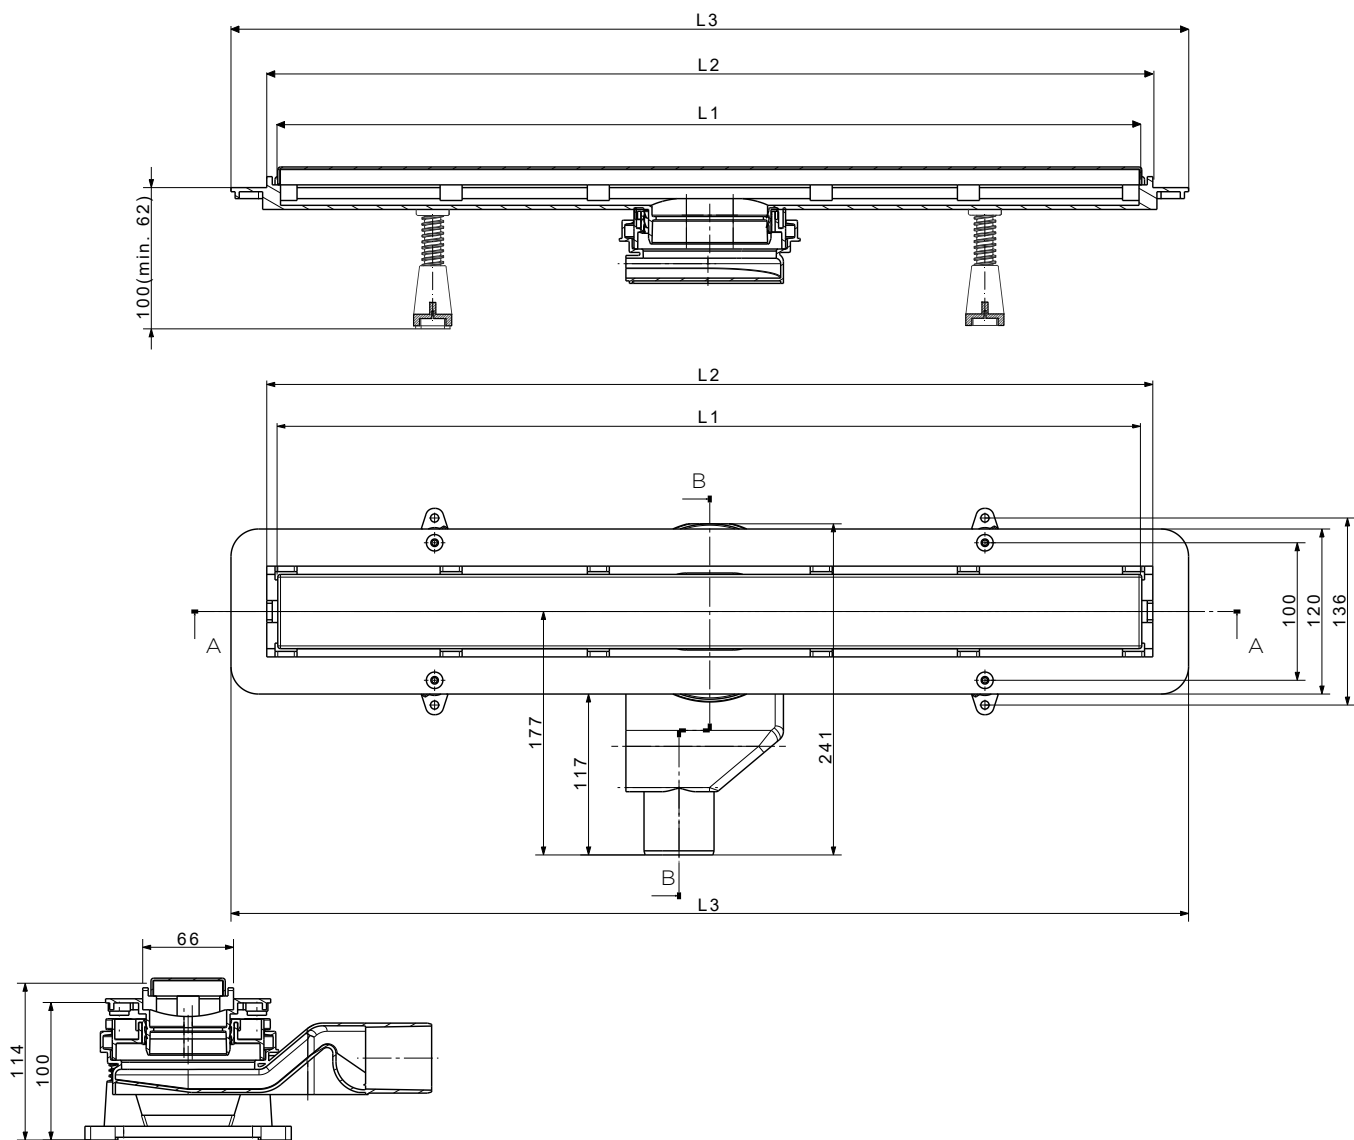

CONFLUO FRAMELESS LINE

CONFLUO FRAMELESS LINE

Peštan Confluo Frameless LINE drain made of polypropylene with ABS grid holder, with no side inlets and one horizontal DN 50mm outlet, minimum installation height of 62mm and flow rate of 48 l/min. Base of the drain without socket with water sealing height of 25mm, with height adjustable reducer for linear drain, feet for height and inclination adjustment and with hair stopper. Stainless steel grid with the possibility of installing tiles, marble or glass in it.

IMPORTANT TECHNICAL INFORMATION	
Minimum installation height	62mm
Lenghts (sizes represent lenght of grid)	300mm, 450mm, 550mm, 650mm, 750mm, 850mm, 950mm, 1050mm, 1150mm
Width holder of grid/grid	120mm/54mm
Flow rate (by EN 1253)	48 l/min
Outlet	Ø 50mm
The height of the water plug	25mm
Maximum ceramic thickness between holder of grid and grid (numbers describe constructional height, without glue for ceramics)	12mm/14mm
Grid material	Stainless steal AISI 304 (optional AISI 316)
Body material	ABS (holder of grid)/PP (reducer, base)

MAIN ADVANTAGES:

- Minimum installation height - 62mm
- Maximum flow rate - 48 l/min
- ALS - Anti-Leaking System
- Reversible grid - 2 in 1 system
- 360 degrees rotatable self-cleaning S base

NOTE: Drain length 300 comes without legs. Drain lengths 450, 550 and 650 come in package with two sets of legs for adjusting of height. Drain lengths 750, 850, 950, 1050 and 1150 come in package with four sets of legs for adjusting of height.