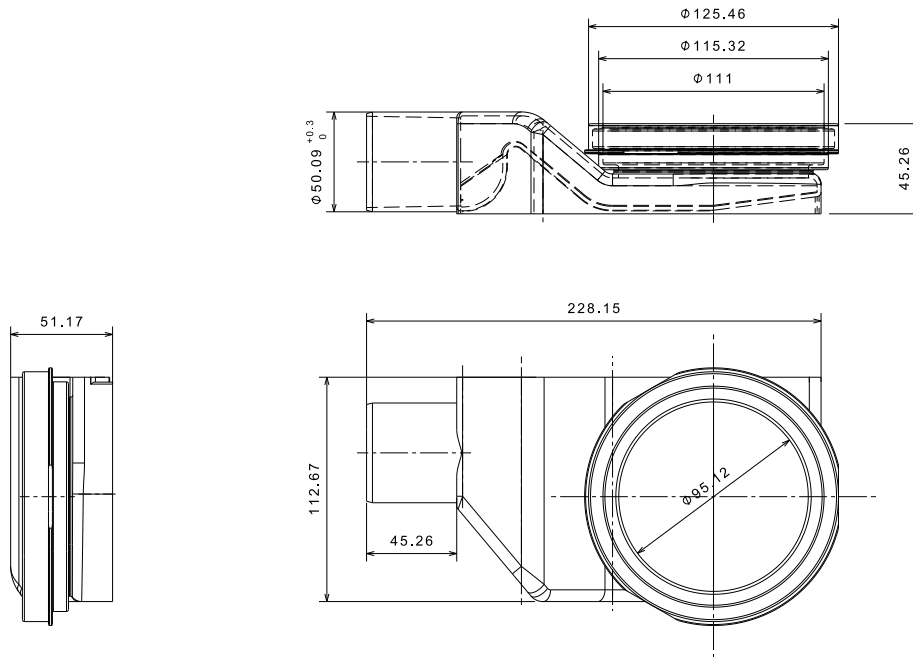

Code	Name	Weight	Box dimensions
13701228	CONFLUO "FRAMELESS LINE 300"	1,35	650mmx170mmx130mm
13701229	CONFLUO "FRAMELESS LINE 450"		650mmx170mmx130mm
13701230	CONFLUO "FRAMELESS LINE 550"	1,859	650mmx170mmx130mm
13701231	CONFLUO "FRAMELESS LINE 650"	2,243	960mmx170mmx130mm
13701232	CONFLUO "FRAMELESS LINE 750"	2,473	960mmx170mmx130mm
13701233	CONFLUO "FRAMELESS LINE 850"	2,563	960mmx170mmx130mm
13701234	CONFLUO "FRAMELESS LINE 950"		1280mmx170mmx130mm
13701235	CONFLUO "FRAMELESS LINE 1050"		1280mmx170mmx130mm
13701200	CONFLUO "FRAMELESS LINE 1150"		1280mmx170mmx130mm

13701219	CONFLUO "FRAMELESS LINE 300 GOLD"	1,4	650mmx170mmx130mm
13701220	CONFLUO "FRAMELESS LINE 450 GOLD"		650mmx170mmx130mm
13701221	CONFLUO "FRAMELESS LINE 550 GOLD"	1,864	650mmx170mmx130mm
13701222	CONFLUO "FRAMELESS LINE 650 GOLD"	2,247	960mmx170mmx130mm
13701223	CONFLUO "FRAMELESS LINE 750 GOLD"	2,477	960mmx170mmx130mm
13701224	CONFLUO "FRAMELESS LINE 850 GOLD"	2,567	960mmx170mmx130mm
13701225	CONFLUO "FRAMELESS LINE 950 GOLD"		1280mmx170mmx130mm
13701226	CONFLUO "FRAMELESS LINE 1050 GOLD"		1280mmx170mmx130mm
13701227	CONFLUO "FRAMELESS LINE 1150 GOLD"		1280mmx170mmx130mm

Ultra low S base

PEŠTAN

1300 kaplara br. 189
34301 Bukovik
Arandjelovac
Serbia

Headquarters: +381 (0) 34/700-300
Commercial: +381 (0) 34/700-336
+381 (0) 34/700-306
+381 (0) 34/700-338

office@pestan.net
www.pestan.net